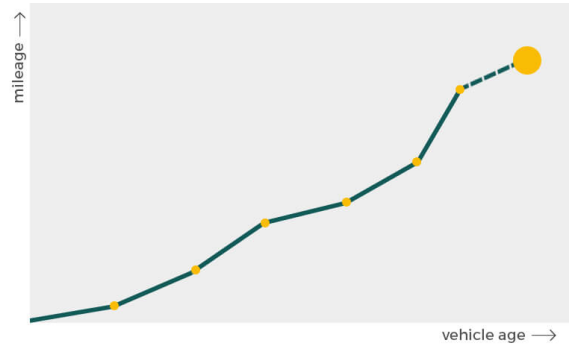

Mileage check

Odometer	In miles
Mileage registrations	10
First mileage registration	2013-03-29
Last registration	2020-08-27
Complete history	See info

Registration #1	2013-03-29	29 mi
Registration #2	2016-04-05	8.294 mi
Registration #3	2016-04-05	8.294 mi
Registration #4	2016-10-21	8.400 mi
Registration #5	2016-12-23	10.119 mi
Registration #6	2019-05-29	15.277 mi
Registration #7	2019-05-29	15.277 mi
Registration #8	2019-05-29	15.277 mi
Registration #9	2019-05-29	15.277 mi
Registration #10	2020-08-27	15.277 mi

[More info >](#)