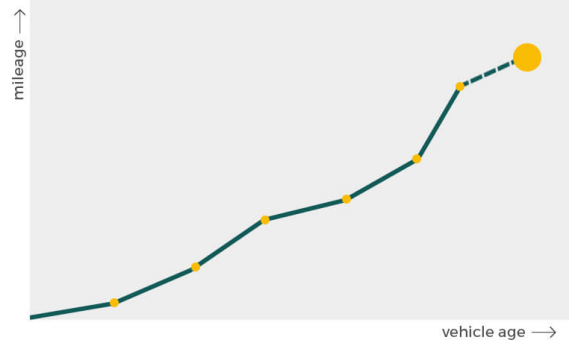

More info >

Mileage check

Odometer	In miles
Mileage registrations	15
First mileage registration	2012-06-30
Last registration	2024-11-26
Complete history	See info

Registration #1	2012-06-30	16 mi
Registration #2	2015-06-03	21.064 mi
Registration #3	2016-06-02	29.830 mi
Registration #4	2017-01-11	32.540 mi
Registration #5	2018-01-06	40.292 mi
Registration #6	2019-01-05	50.428 mi
Registration #7	2020-01-06	58.713 mi
Registration #8	2020-01-06	58.713 mi
Registration #9	2020-01-06	58.713 mi
Registration #10	2020-01-06	58.713 mi
Registration #11	2020-01-06	58.713 mi
Registration #12	2020-01-06	58.713 mi
Registration #13	2020-01-06	58.713 mi
Registration #14	2020-01-06	58.713 mi
Registration #15	2020-01-06	58.713 mi