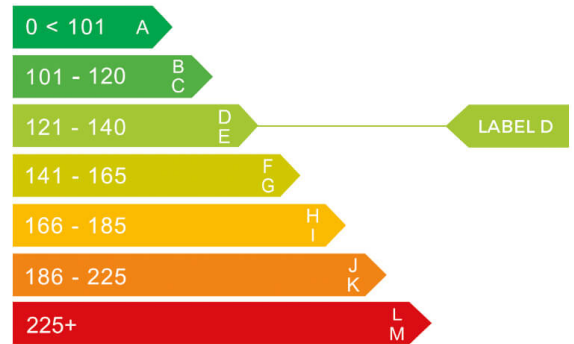

report date: 2024-12-04

General information

Make	MINI
Model	COOPER LONDON 2012 EDITION
Colour	Blue
Year of manufacture	2012
Top speed	126 mph
Gearbox	6 speed Manual

Engine & fuel consumption

Power	120 BHP
Max. torque	160 Nm at 4.250 rpm
Engine capacity	1.598 cc
Cylinders	4
Fuel type	Petrol
Consumption city	40.9 mpg
Consumption extra urban	61.4 mpg
Consumption combined	52.3 mpg
CO2 emission	127 g/km
CO2 label	D