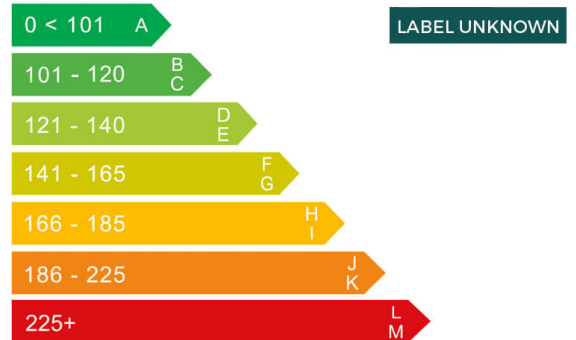

report date: 2024-09-08

General information

Make	FIAT
Model	500 DOLCEVITA + MHEV DOLCEVITA PLUS
Colour	-
Year of manufacture	-
Top speed	104 mph
Gearbox	6 speed Manual

Engine & fuel consumption

Power	68 BHP
Max. torque	90 Nm at 3.250 rpm
Cylinders	3
Fuel type	Petrol
Consumption combined	56.5 mpg

View the complete FIAT factory list for this vehicle [here](#).

More info >

Dimensions & weight

Width	1627 mm
Height	1488 mm
Length	3571 mm

Additional information

Number of axles	2
Engine number	UNKNOWN