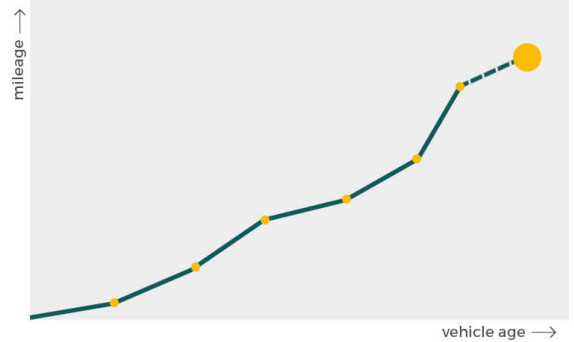

Mileage check

Odometer	In miles
Mileage registrations	7
First mileage registration	1985-12-31
Last registration	2024-06-05
Complete history	See info

Registration #1	1985-12-31	20 mi
Registration #2	2021-02-20	128.049 mi
Registration #3	2021-02-20	128.049 mi
Registration #4	2022-12-23	128.058 mi
Registration #5	2023-06-05	128.067 mi
Registration #6	2023-06-05	128.067 mi
Registration #7	2024-06-05	128.076 mi

[More info >](#)