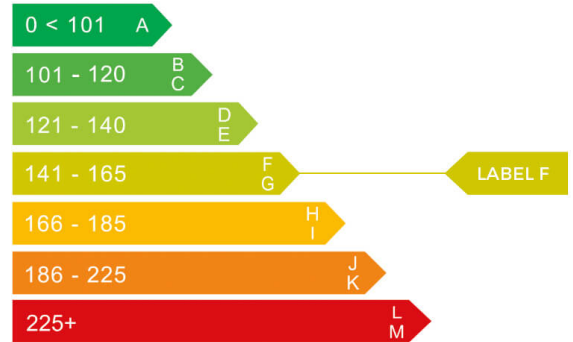

report date: 2025-01-24

General information

Make	NISSAN
Model	QASHQAI TEKNA + DIG-T MHEV CVT
Colour	White
Year of manufacture	2022
Top speed	124 mph
Gearbox	7 speed CVT

Engine & fuel consumption

Power	156 BHP
Max. torque	270 Nm at 4.000 rpm
Engine capacity	1.332 cc
Cylinders	4
Fuel type	Hybrid / Electric
Consumption city	38.7 mpg
Consumption extra urban	57.6 mpg
Consumption combined	43.5 mpg
CO2 emission	144 g/km
CO2 label	F