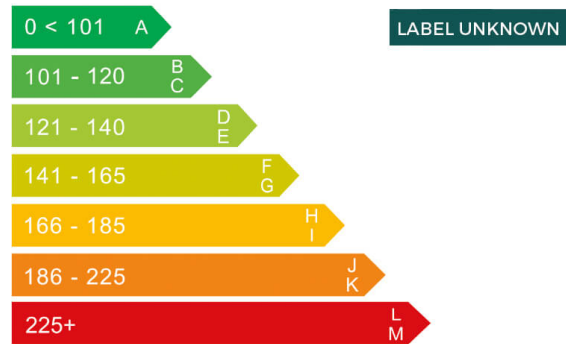

report date: 2024-07-15

General information

Make	BMW
Model	X5 XDRIVE45E XLINE AUTO XDRIVE45E XLINE
Colour	-
Year of manufacture	-
Top speed	146 mph
Gearbox	8 speed automatic

Engine & fuel consumption

Power	389 BHP
Max. torque	600 Nm at 3.170 rpm
Cylinders	6
Fuel type	Hybrid / Electric / (clean)
Consumption combined	188.3 mpg

Internet history

**Entry 1**

Date	2021-12-13
Pictures	6
Listing price	<a href="#">View report</a>

source: autotrader.co.uk

Damage history

Check the damage history for this BMW. See if, where and when this BMW had damage and the car repair costs. We also check if this BMW was scrapped. Download the premium report [here](#) for the results.