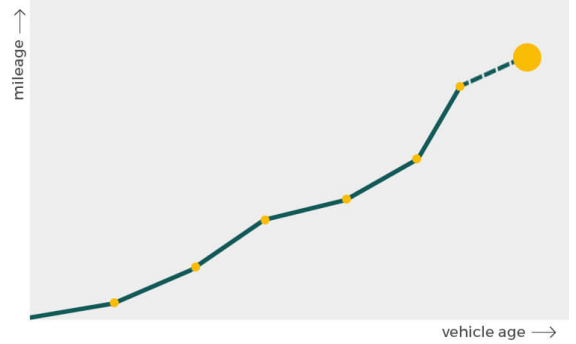

Mileage check

Mileage registrations 1

Registration #1 2019-05-29 25,377 miles

[More info >](#)

Car features

The BMW factory car options list is only available in the premium report.

S0225	Air conditioning
S0295	
S0482	
S0501	
S0566	
S0567	
S0569	

View the complete BMW factory list for this vehicle [here](#).

More info >

Dimensions & weight

Width	2004 mm
Height	1745 mm
Length	4922 mm
Max. allowed weight	3150 kg

Additional information

Number of seats	5
Number of axles	2
Engine number	25626285