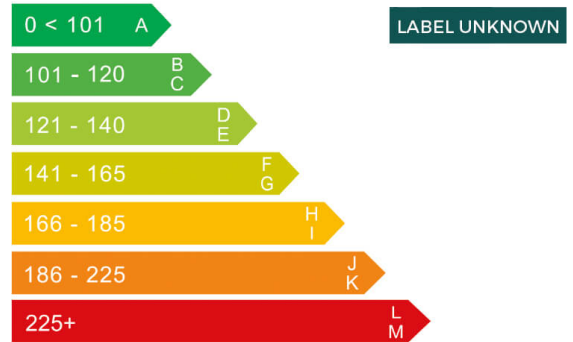

HONDA

report date: 2024-11-08

General information

Make	HONDA
Model	ENY1 ADVANCE
Colour	Grey
Year of manufacture	2024
Top speed	99 mph
Gearbox	1 speed automatic

Engine & fuel consumption

Power	201 BHP
Max. torque	310 Nm at 310 rpm
Fuel type	Electricity