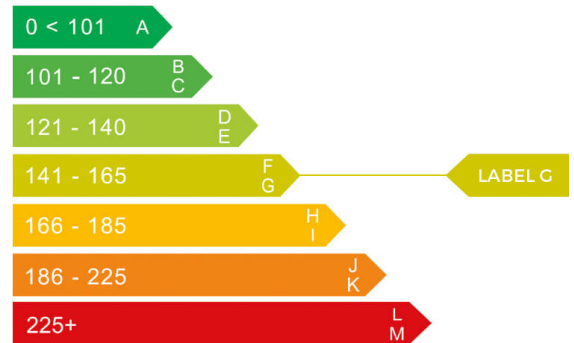

Mercedes-Benz

report date: 2024-09-10

General information

Make	MERCEDES-BENZ
Model	GLB 200 AMG LINE PREMIUM AUTO GLB 200 AMG LINE
Colour	Black
Year of manufacture	2022
Top speed	129 mph
Gearbox	7 speed automatic

Engine & fuel consumption

Power	161 BHP
Max. torque	250 Nm at 4.000 rpm
Engine capacity	1.332 cc
Cylinders	4
Fuel type	Petrol
Consumption combined	37.7 mpg
CO2 emission	163 g/km
CO2 label	G

Internet history