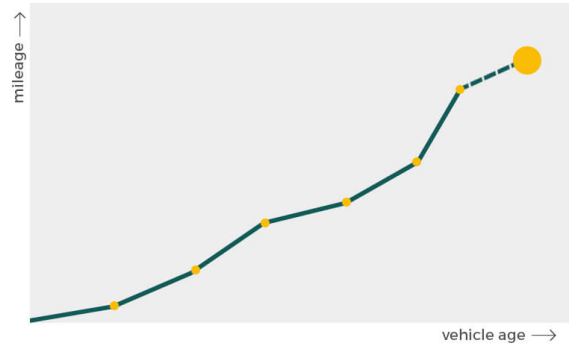

More info >

Mileage check

Mileage registrations	1
First mileage registration	2023-06-01

Registration #1	2023-06-01	20 mi
------------------------	------------	-------

[More info >](#)

Car features

The FIAT factory car options list is only available in the premium report.