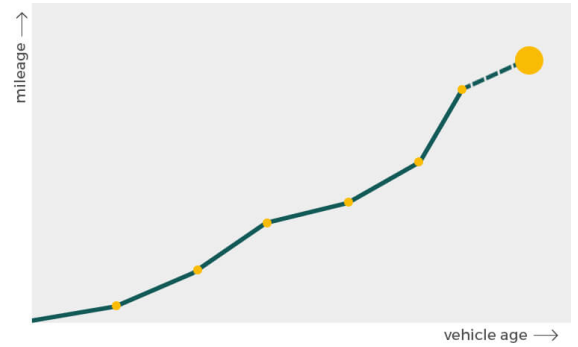

Mileage check

Mileage registrations 1

Registration #1 2020-05-20 2024-07-15

[More info >](#)