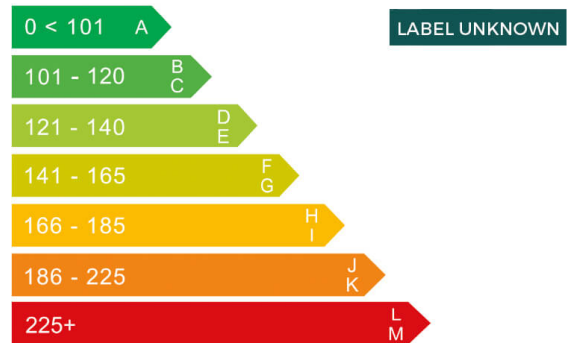

report date: 2024-07-15

General information

Make	BMW
Model	X5 XDRIVE45E M SPORT AUTO XDRIVE45E M SPORT
Colour	-
Year of manufacture	-
Top speed	146 mph
Gearbox	8 speed automatic

Engine & fuel consumption

Power	389 BHP
Max. torque	600 Nm at 3.170 rpm
Cylinders	6
Fuel type	Hybrid / Electric / (clean)
Consumption combined	188.3 mpg