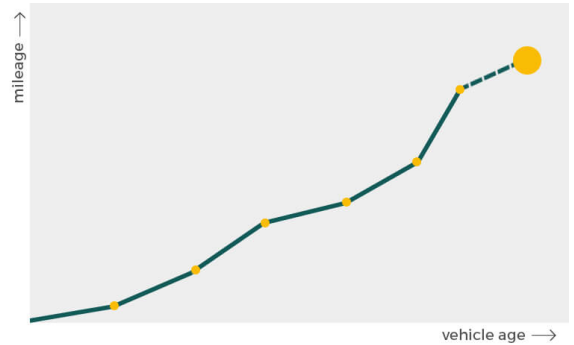

More info >

Mileage check

Odometer	In miles
Mileage registrations	17
First mileage registration	2011-03-01
Last registration	2025-01-18
Complete history	See info

Registration #1	2011-03-01	28 mi
Registration #2	2014-03-11	13.655 mi
Registration #3	2015-02-20	16.369 mi
Registration #4	2016-03-08	19.366 mi
Registration #5	2017-03-07	21.875 mi
Registration #6	2018-05-14	23.676 mi
Registration #7	2019-05-10	26.344 mi
Registration #8	2019-05-14	26.344 mi
Registration #9	2020-10-14	31.003 mi
Registration #10	2020-10-14	31.003 mi
Registration #11	2020-10-14	31.003 mi
Registration #12	2020-10-14	31.003 mi
Registration #13	2020-10-14	31.003 mi
Registration #14	2020-10-14	31.003 mi
Registration #15	2020-10-14	31.003 mi
Registration #16	2020-10-14	31.003 mi
Registration #17	2020-10-14	31.003 mi