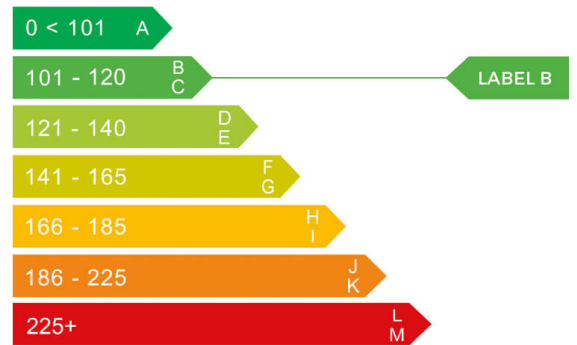

report date: 2025-01-24

General information

Make	FIAT
Model	500 RED MHEV DOLCEVITA PLUS
Colour	Grey
Year of manufacture	2022
Top speed	104 mph
0 - 100 km/h	13.8 seconds
Gearbox	6 speed Manual

Engine & fuel consumption

Power	51.5 kW / 70 HP / 68 BHP
Max. torque	90 Nm at 3.250 rpm
Engine capacity	999 cc
Cylinders	3
Fuel type	Petrol
Consumption combined	56.5 mpg
CO2 emission	106 g/km
CO2 label	B

Internet history

Entry 1