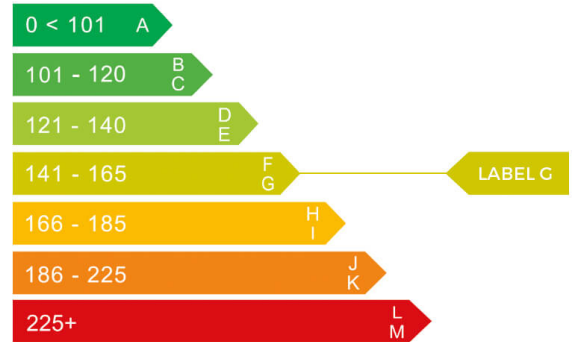

HONDA

report date: 2025-02-14

General information

Make	HONDA
Model	CIVIC EX VTEC CVT VTEC EX
Colour	Red
Year of manufacture	2021
Top speed	124 mph
Gearbox	1 speed automatic

Engine & fuel consumption

Power	127 BHP
Max. torque	200 Nm at 4.500 rpm
Engine capacity	988 cc
Cylinders	3
Fuel type	Petrol
Consumption combined	42.2 mpg
CO2 emission	152 g/km
CO2 label	G

Registration #1	2021-09-30	10 mi
Registration #2	2024-03-15	20.320 mi
Registration #3	2025-02-18	20.320 mi
Registration #4	2025-02-18	20.320 mi

[More info >](#)

Dimensions & weight

Width	1799 mm
Height	1434 mm
Length	4518 mm