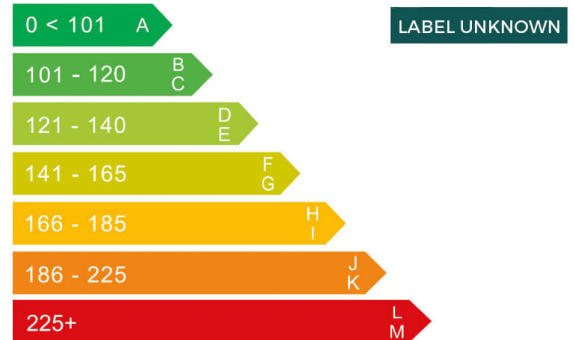

report date: 2025-02-17

General information

Make	BMW
Model	320D M SPORT + EDITION MHEV A 320D M SPORT PLUS EDITION
Colour	-
Year of manufacture	-
Top speed	149 mph
0 - 60 mph	6.8 seconds
Gearbox	8 speed automatic

Engine & fuel consumption

Power	188 BHP
Max. torque	400 Nm at 1.750 rpm
Cylinders	4
Fuel type	Electric / Diesel
Consumption combined	56.5 mpg