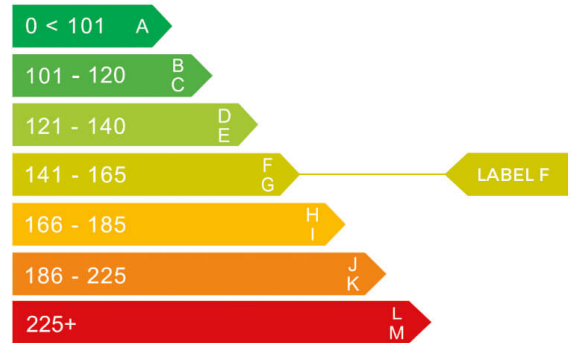

report date: 2024-09-13

General information

Make	MINI
Model	ONE AUTO COOPER
Colour	Black
Year of manufacture	2012
Top speed	122 mph
0 - 60 mph	10.4 seconds
Gearbox	6 speed automatic

Engine & fuel consumption

Power	122 BHP
Max. torque	160 Nm at 4.250 rpm
Engine capacity	1.598 cc
Cylinders	4
Fuel type	Petrol
Consumption city	32.5 mpg
Consumption extra urban	55.4 mpg
Consumption combined	44.1 mpg
CO2 emission	150 g/km
CO2 label	F