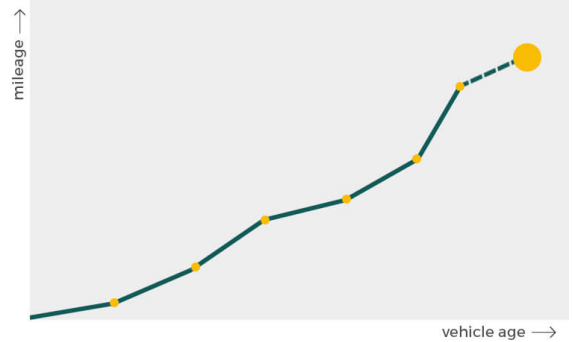

More info >

Mileage check

Odometer	In miles
Mileage registrations	12
First mileage registration	2012-09-26
Last registration	2023-09-28
Complete history	See info

Registration #1	2012-09-26	19 mi
Registration #2	2015-10-13	26.192 mi
Registration #3	2016-10-10	34.155 mi
Registration #4	2017-10-11	41.170 mi
Registration #5	2017-10-11	41.170 mi
Registration #6	2018-10-31	52.571 mi
Registration #7	2019-09-27	55.277 mi
Registration #8	2019-09-27	55.277 mi
Registration #9	2019-09-27	55.277 mi
Registration #10	2019-09-27	55.277 mi
Registration #11	2019-09-27	55.277 mi
Registration #12	2019-09-27	55.277 mi