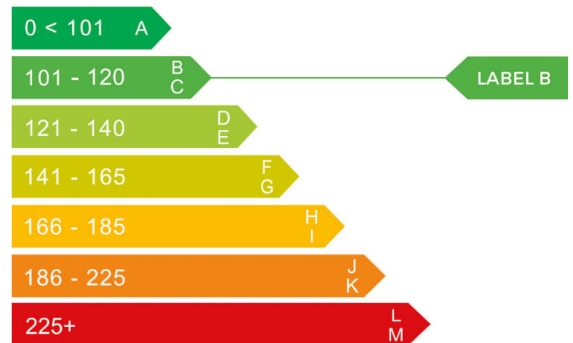

report date: 2025-01-11

General information

Make	FORD
Model	FIESTA ZETEC
Colour	Black
Year of manufacture	2018
Top speed	105 mph
0 - 100 km/h	14.9 seconds
Gearbox	5 speed Manual

Engine & fuel consumption

Power	52 kW / 71 HP / 85 BHP
Max. torque	110 Nm at 3.500 rpm
Engine capacity	1.084 cc
Cylinders	3
Fuel type	Petrol
Consumption city	50.4 mpg
Consumption extra urban	76.4 mpg
Consumption combined	64.2 mpg
CO2 emission	101 g/km
CO2 label	B