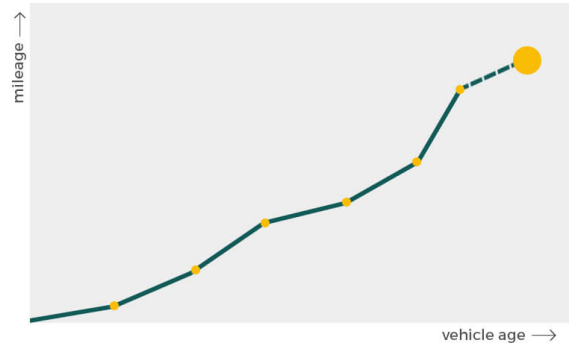

Registration #1	2024-03-01	7 mi
Registration #2		

More info >

Dimensions & weight

Width	1790 mm
Height	1584 mm
Length	4387 mm
Wheel base	2607 mm
Kerb weight	1756 kg
Max. allowed weight	2080 kg

Additional information