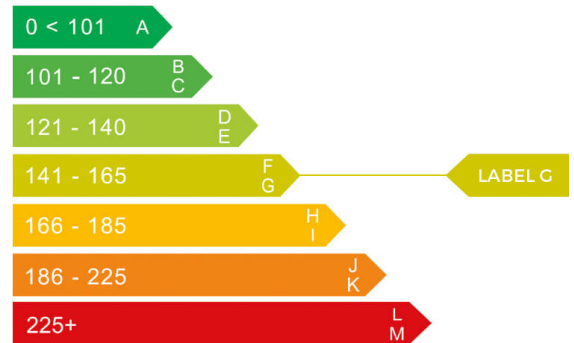

Mercedes-Benz

report date: 2024-09-10

General information

Make	MERCEDES-BENZ
Model	GLB 200 AMG LINE PREMIUM AUTO GLB 200 AMG LINE EXECUTIVE
Colour	Black
Year of manufacture	2023
Top speed	129 mph
Gearbox	7 speed automatic

Engine & fuel consumption

Power	161 BHP
Max. torque	250 Nm at 4.000 rpm
Engine capacity	1.332 cc
Cylinders	4
Fuel type	Petrol
Consumption combined	39.2 mpg
CO2 emission	163 g/km
CO2 label	G

Internet history