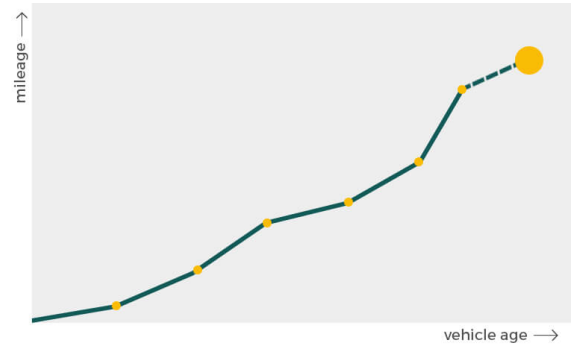

More info >

Mileage check

Mileage registrations	1
First mileage registration	2022-07-01

Registration #1	2022-07-01	13 mi
------------------------	------------	-------

[More info >](#)

Car features

The FIAT factory car options list is only available in the premium report.