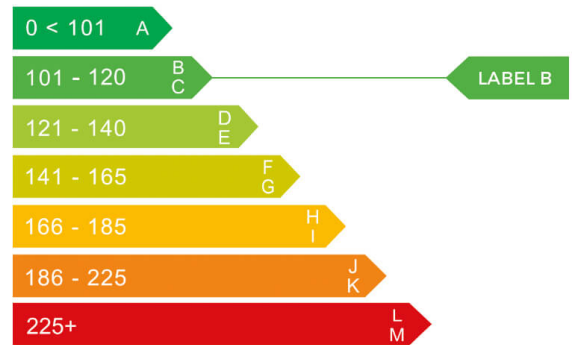

report date: 2024-09-08

General information

Make	FIAT
Model	500 RED MHEV DOLCEVITA PLUS
Colour	Grey
Year of manufacture	2022
Top speed	104 mph
0 - 100 km/h	13.8 seconds
Gearbox	6 speed Manual

Engine & fuel consumption

Power	51.5 kW / 70 HP / 68 BHP
Max. torque	90 Nm at 3.250 rpm
Engine capacity	999 cc
Cylinders	3
Fuel type	Petrol
Consumption combined	56.5 mpg
CO2 emission	106 g/km
CO2 label	B

Internet history

Entry 1