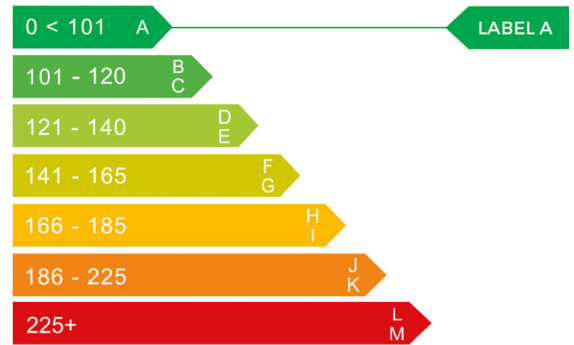

HYUNDAI

report date: 2024-10-14

General information

Make	HYUNDAI
Model	TUCSON N LINE T-GDI PHEV 4X4 A T-GDI PREMIUM
Colour	Black
Year of manufacture	2023
Top speed	118 mph
Gearbox	6 speed automatic

Engine & fuel consumption

Power	261 BHP
Max. torque	350 Nm at 4.500 rpm
Engine capacity	1.598 cc
Cylinders	4
Fuel type	Hybrid / Electric
Consumption combined	201.8 mpg
CO2 emission	31 g/km
CO2 label	A

Internet history

Entry 1

Date	2023-05-02
Pictures	10
Listing price	View report

Dimensions & weight

Width	1865 mm
Height	1651 mm
Length	4500 mm

Additional information

Number of axles	2
-----------------	---