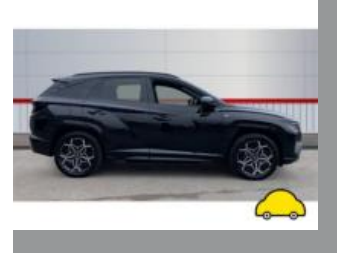

Internet history

Entry 1

Date	2023-05-02
Pictures	10
Listing price	View report

source: [autoonline.co.uk](https://www.autoonline.co.uk)