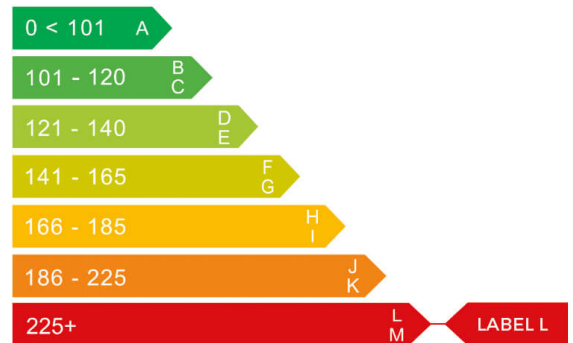

report date: 2024-12-04

General information

Make	CHEVROLET
Model	TACUMA CDX
Colour	Blue
Year of manufacture	2007
Top speed	108 mph
0 - 100 km/h	11.7 seconds
Gearbox	4 speed automatic

Engine & fuel consumption

Power	180 kW / 245 HP / 121 BHP
Max. torque	176 Nm at 4.000 rpm
Engine capacity	1.998 cc
Cylinders	4
Fuel type	Petrol
Consumption city	21.6 mpg
Consumption extra urban	39.8 mpg
Consumption combined	30.4 mpg
CO2 emission	234 g/km
CO2 label	L