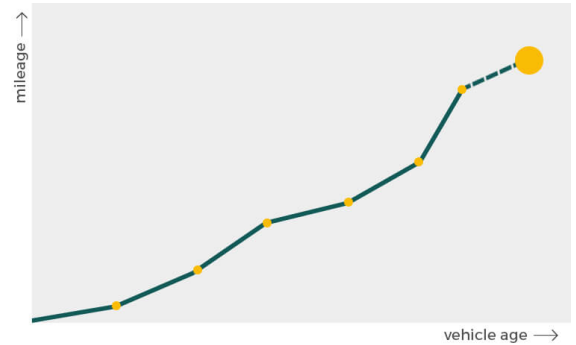

Mileage check

Odometer	In miles
Mileage registrations	16
First mileage registration	2007-03-07
Last registration	2020-11-28
Complete history	See info

Registration #1	2007-03-07	10 mi
Registration #2	2010-03-31	10.213 mi
Registration #3	2011-03-24	18.529 mi
Registration #4	2012-03-19	25.669 mi
Registration #5	2013-03-23	36.789 mi
Registration #6	2014-03-24	49.181 mi
Registration #7	2015-03-16	61.646 mi
Registration #8	2015-03-17	61.646 mi
Registration #9	2015-03-17	61.646 mi
Registration #10	2015-03-17	61.646 mi
Registration #11	2015-03-17	61.646 mi
Registration #12	2015-03-17	61.646 mi
Registration #13	2015-03-17	61.646 mi
Registration #14	2015-03-17	61.646 mi
Registration #15	2015-03-17	61.646 mi
Registration #16	2015-03-17	61.646 mi

[More info >](#)