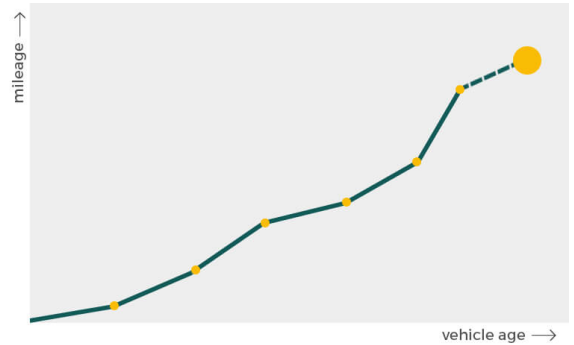

More info >

Mileage check

Odometer	In miles
Mileage registrations	12
First mileage registration	2012-06-24
Last registration	2025-02-06
Complete history	See info

Registration #1	2012-06-24	21 mi
Registration #2	2015-06-19	13.196 mi
Registration #3	2016-06-16	19.833 mi
Registration #4	2017-07-11	26.469 mi
Registration #5	2018-07-10	33.268 mi
Registration #6	2019-07-02	39.963 mi
Registration #7	2020-06-24	46.762 mi
Registration #8	2021-06-19	53.561 mi
Registration #9	2022-06-16	60.360 mi
Registration #10	2023-07-11	67.159 mi
Registration #11	2024-07-10	73.958 mi
Registration #12	2025-02-06	80.757 mi