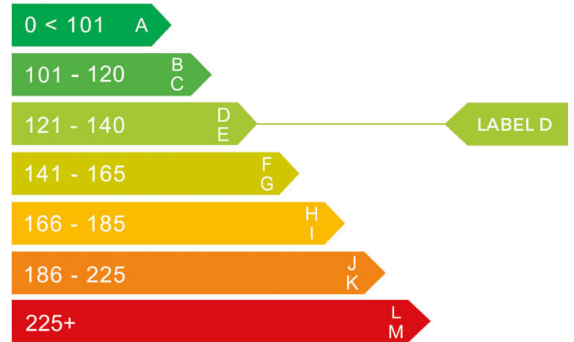

report date: 2025-01-24

General information

Make	MINI
Model	COOPER LONDON 2012 EDITION
Colour	Red
Year of manufacture	2012
Top speed	126 mph
Gearbox	6 speed Manual

Engine & fuel consumption

Power	120 BHP
Max. torque	160 Nm at 4.250 rpm
Engine capacity	1.598 cc
Cylinders	4
Fuel type	Petrol
Consumption city	40.9 mpg
Consumption extra urban	61.4 mpg
Consumption combined	52.3 mpg
CO2 emission	127 g/km
CO2 label	D