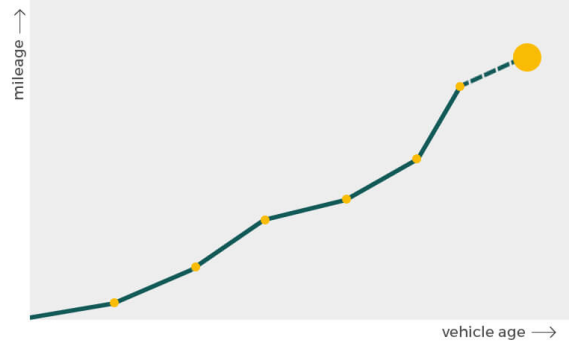

Mileage check

Odometer	In miles
Mileage registrations	3
First mileage registration	2022-02-28
Last registration	2024-09-23
Complete history	See info

Registration #1	2022-02-28	15 mi
Registration #2	2023-09-23	~15,000 mi
Registration #3	2024-09-23	~15,000 mi

[More info >](#)