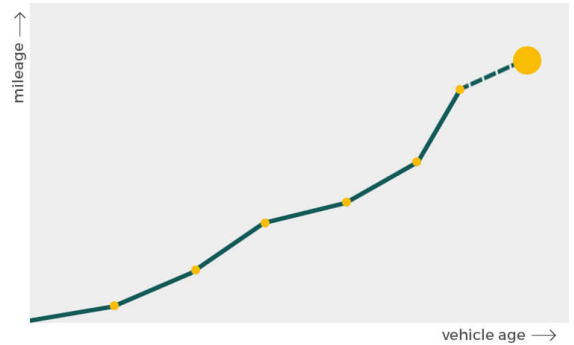

Mileage check

Odometer	In miles
Mileage registrations	9
First mileage registration	2010-01-05
Last registration	2024-08-24
Complete history	See info

Registration #1	2010-01-05	21 mi
Registration #2		
Registration #3	2021-09-08	68.267 mi
Registration #4	2022-08-15	70.623 mi
Registration #5	2022-08-20	70.680 mi
Registration #6		
Registration #7		
Registration #8		
Registration #9		

[More info >](#)