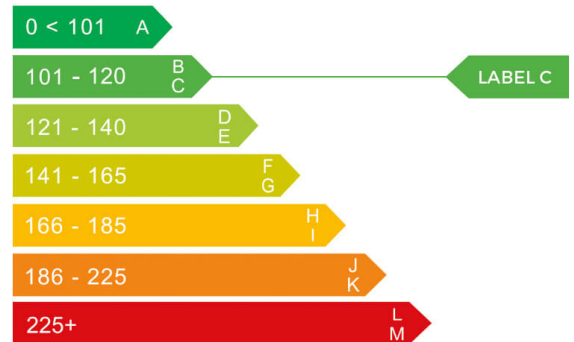

report date: 2024-10-02

General information

Make	VAUXHALL
Model	CORSA ACTIVE CDTI
Colour	Blue
Year of manufacture	2010
Top speed	101 mph
Gearbox	5 speed Manual

Engine & fuel consumption

Power	74 BHP
Max. torque	170 Nm at 1.750 rpm
Engine capacity	1.248 cc
Cylinders	4
Fuel type	Diesel
Consumption city	49.6 mpg
Consumption extra urban	74.3 mpg
Consumption combined	62.8 mpg
CO2 emission	119 g/km
CO2 label	C

Additional information

Fuel tank capacity	45 l
Fuel delivery	Direct Injection
Number of doors	3
Number of seats	5
Number of axles	2
Engine number	3415224