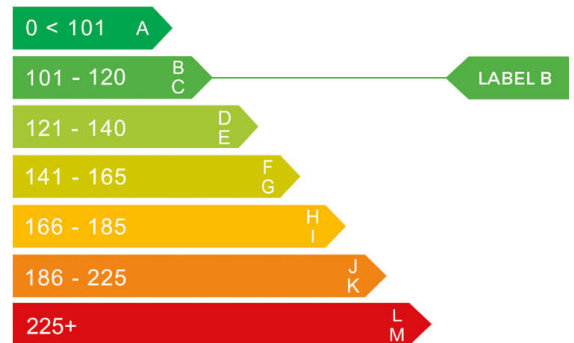

report date: 2024-09-08

General information

Make	FIAT
Model	500 RED MHEV RED
Colour	White
Year of manufacture	2023
Top speed	104 mph
0 - 100 km/h	13.8 seconds
Gearbox	6 speed Manual

Engine & fuel consumption

Power	51.5 kW / 70 HP / 68 BHP
Max. torque	90 Nm at 3.250 rpm
Engine capacity	999 cc
Cylinders	3
Fuel type	Petrol
Consumption combined	61.4 mpg
CO2 emission	106 g/km
CO2 label	B

Internet history

Entry 1

Dimensions & weight

Width	1627 mm
Height	1488 mm
Length	3571 mm
Wheel base	2 mm
Kerb weight	958 kg

Additional information

Number of axles	2
-----------------	---