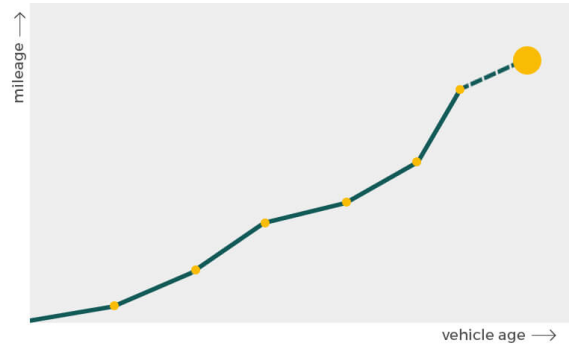

Mileage check

Mileage registrations 1

Registration #1 2019-05-20 2024-09-10

[More info >](#)

Car features

The FIAT factory car options list is only available in the premium report.

S0225	Air conditioning
S0295	
S0482	
S0501	
S0566	
S0567	
S0569	

View the complete FIAT factory list for this vehicle [here](#).

More info >

Dimensions & weight

Width	1900 mm
Height	1527 mm
Length	3632 mm
Max. allowed weight	1690 kg

Additional information

Number of seats	4
Number of axles	2
Engine number	UNKNOWN