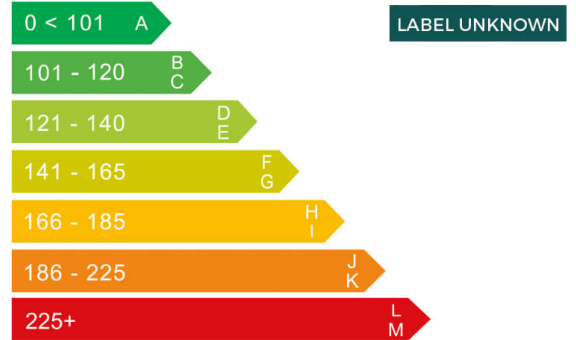

report date: 2024-09-10

General information

Make	FIAT
Model	500E LA PRIMA LA PRIMA
Colour	-
Year of manufacture	-
Top speed	93 mph
Gearbox	1 speed automatic

Engine & fuel consumption

Power	117 BHP
Max. torque	220 Nm at 2.000 rpm
Fuel type	Electric
Consumption combined	1.0 mpg