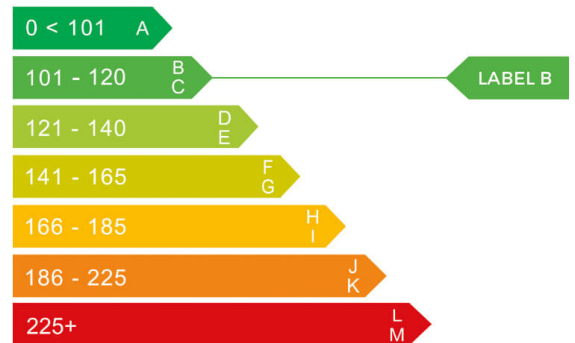

report date: 2024-09-18

General information

Make	MINI
Model	CLUBVAN COOPER D
Colour	White
Year of manufacture	2014
Top speed	122 mph
0 - 60 mph	10.2 seconds
Gearbox	6 speed Manual

Engine & fuel consumption

Power	112 BHP
Max. torque	270 Nm at 2.250 rpm
Engine capacity	1.598 cc
Cylinders	4
Fuel type	Diesel
Consumption city	64.2 mpg
Consumption extra urban	78.5 mpg
Consumption combined	72.4 mpg
CO2 emission	103 g/km
CO2 label	B

More info >

Dimensions & weight

Width	1913 mm
Height	1426 mm
Length	3961 mm
Kerb weight	1185 kg
Max. allowed weight	1685 kg

Additional information

Fuel tank capacity	40 l
Fuel delivery	Direct Injection
Number of doors	5
Number of seats	2
Engine number	93218901