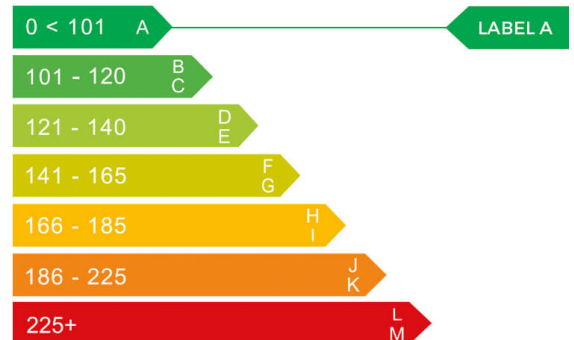

report date: 2024-07-15

General information

Make	BMW
Model	X5 XDRIVE45E XLINE AUTO XDRIVE45E M SPORT
Colour	White
Year of manufacture	2020
Top speed	146 mph
0 - 60 mph	5.6 seconds
Gearbox	8 speed automatic

Engine & fuel consumption

Power	282 BHP
Max. torque	450 Nm at 3.500 rpm
Engine capacity	2.998 cc
Cylinders	6
Fuel type	Hybrid / Electric
Consumption combined	188.3 mpg
CO2 emission	41 g/km
CO2 label	A

Internet history