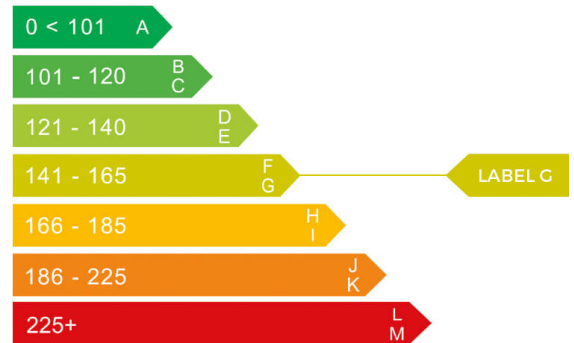

Mercedes-Benz

report date: 2024-09-08

General information

Make	MERCEDES-BENZ
Model	GLB 200 AMG LINE PREMIUM AUTO GLB 200 AMG LINE
Colour	Black
Year of manufacture	2022
Top speed	129 mph
Gearbox	7 speed automatic

Engine & fuel consumption

Power	161 BHP
Max. torque	250 Nm at 4.000 rpm
Engine capacity	1.332 cc
Cylinders	4
Fuel type	Petrol
Consumption combined	37.7 mpg
CO2 emission	163 g/km
CO2 label	G

Internet history