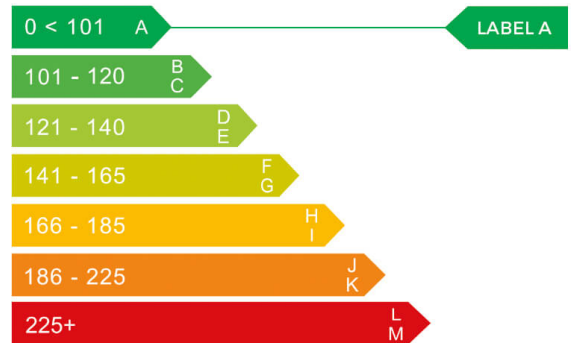

report date: 2024-09-21

General information

Make	VOLVO
Model	XC90 INSCRIP PRO T8RCHRG AWD A RECHARGE T8 INSCRIPTION PRO AW
Colour	Blue
Year of manufacture	2021
Top speed	112 mph
Gearbox	8 speed automatic

Engine & fuel consumption

Power	385 BHP
Max. torque	400 Nm at 2.200 rpm
Engine capacity	1.969 cc
Cylinders	4
Fuel type	Hybrid / Electric
Consumption combined	100.9 mpg
CO2 emission	69 g/km
CO2 label	A

Internet history