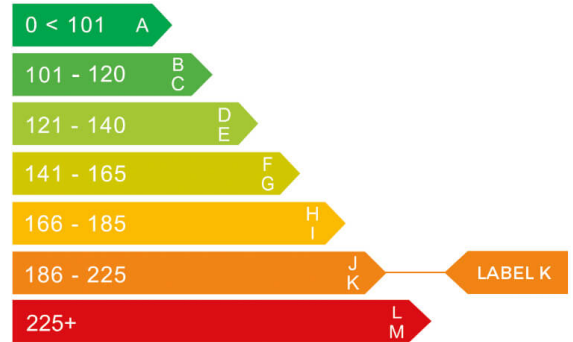

report date: 2025-02-14

General information

Make	BMW
Model	M2 AUTO
Colour	White
Year of manufacture	2023
Top speed	177 mph
Gearbox	6 speed automatic

Engine & fuel consumption

Power	503 BHP
Max. torque	650 Nm at 5.500 rpm
Engine capacity	2.993 cc
Cylinders	6
Fuel type	Petrol
Consumption combined	28.8 mpg
CO2 emission	220 g/km
CO2 label	K