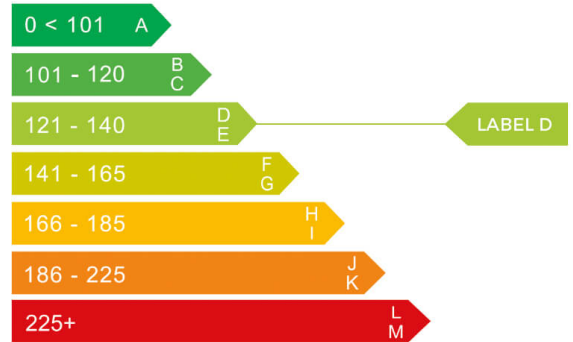

HYUNDAI

report date: 2025-02-13

General information

Make	HYUNDAI
Model	BAYON PREMIUM T-GDI
Colour	White
Year of manufacture	2024
Top speed	115 mph
Gearbox	7 speed automatic

Engine & fuel consumption

Power	99 BHP
Max. torque	171 Nm at 4.000 rpm
Engine capacity	998 cc
Cylinders	3
Fuel type	Petrol
Consumption combined	54.3 mpg
CO2 emission	126 g/km
CO2 label	D

Additional information

Fuel tank capacity	40 l
Number of doors	5
Number of axles	2