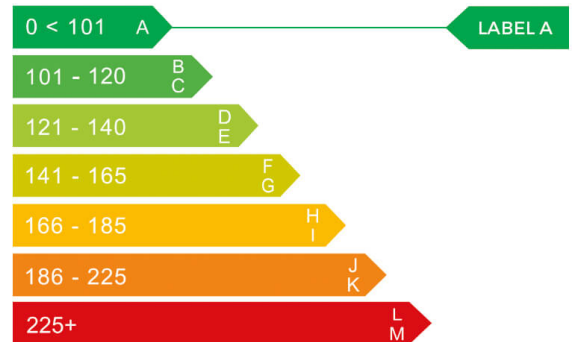

report date: 2024-07-15

General information

Make	BMW
Model	X5 XDRIVE45E XLINE AUTO XDRIVE45E XLINE
Colour	Grey
Year of manufacture	2020
Top speed	146 mph
Gearbox	8 speed automatic

Engine & fuel consumption

Power	389 BHP
Max. torque	600 Nm at 3.170 rpm
Engine capacity	2.998 cc
Cylinders	6
Fuel type	Hybrid / Electric
Consumption combined	188.3 mpg
CO2 emission	33 g/km
CO2 label	A

Internet history

Entry 1

Date	2024-03-10
Pictures	45
Listing price	View report

More info >

Dimensions & weight

Width	2004 mm
Height	1745 mm
Length	4922 mm
Max. allowed weight	3150 kg

Additional information

Number of seats	5
Number of axles	2
Engine number	11236082