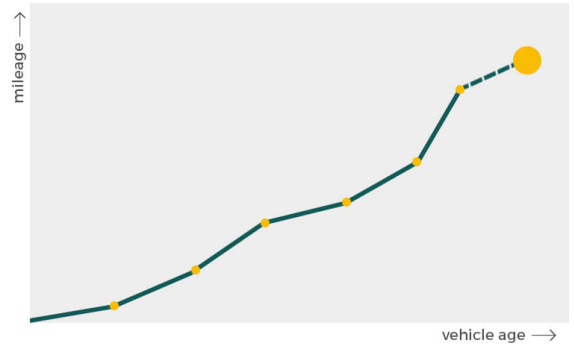

Mileage check

Mileage registrations 1

Registration #1 2023-09-08 100,000 miles

[More info >](#)