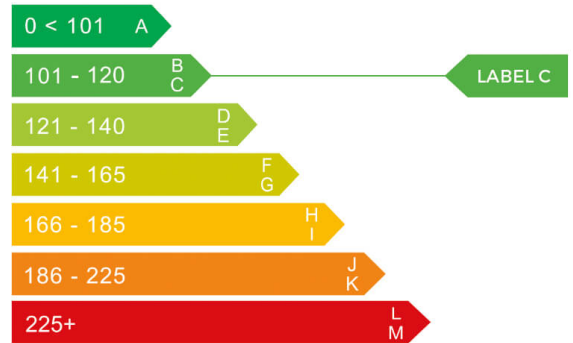

report date: 2024-09-08

General information

| | |
|---------------------|------------------------------------|
| Make | FIAT |
| Model | 500 HEY GOOGLE MHEV DOLCEVITA PLUS |
| Colour | Black |
| Year of manufacture | 2021 |
| Top speed | 104 mph |
| 0 - 100 km/h | 13.8 seconds |
| Gearbox | 6 speed Manual |

Engine & fuel consumption

| | |
|----------------------|--------------------------|
| Power | 51.5 kW / 70 HP / 68 BHP |
| Max. torque | 90 Nm at 3.250 rpm |
| Engine capacity | 999 cc |
| Cylinders | 3 |
| Fuel type | Petrol |
| Consumption combined | 56.5 mpg |
| CO2 emission | 112 g/km |
| CO2 label | C |