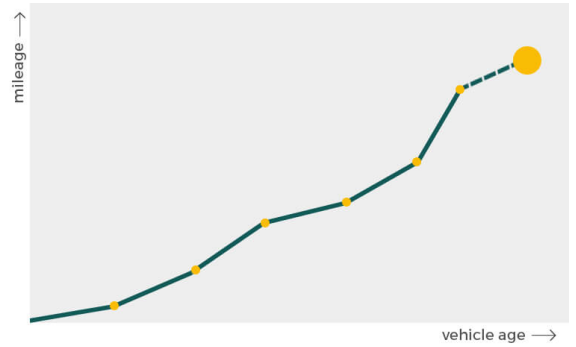

More info >

Mileage check

Mileage registrations 2

Complete history [See info](#)

Registration #1	2019-09-20	25,277 mi
Registration #2	2024-09-20	25,277 mi

[More info >](#)

Car features

The FIAT factory car options list is only available in the premium report.