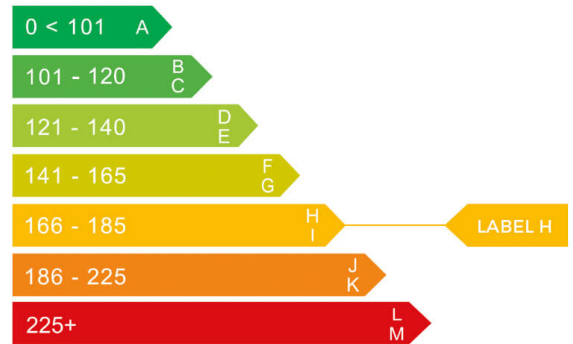

report date: 2025-02-13

General information

Make	FIAT
Model	500L HEY GOOGLE
Colour	White
Year of manufacture	2021
Top speed	101 mph
Gearbox	6 speed Manual

Engine & fuel consumption

Power	94 BHP
Max. torque	127 Nm at 4.500 rpm
Engine capacity	1.368 cc
Cylinders	4
Fuel type	Petrol
Consumption combined	38.2 mpg
CO2 emission	166 g/km
CO2 label	H

More info >

Dimensions & weight

Width	1800 mm
Height	1679 mm
Length	4276 mm
Wheel base	2612 mm
Kerb weight	1285 kg
Max. allowed weight	1800 kg

Additional information

Fuel tank capacity	50 l
Number of doors	5
Number of seats	5
Number of axles	2
Engine number	2800956