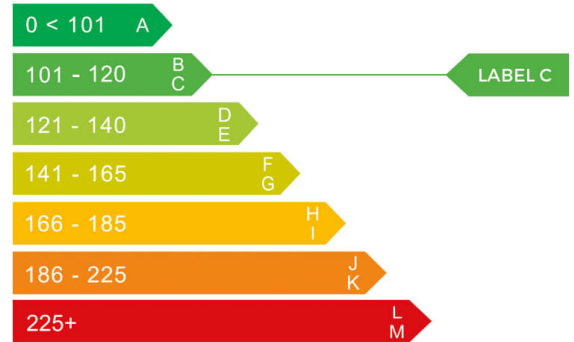

report date: 2024-09-11

General information

Make	NISSAN
Model	JUKE TEKNA HEV CVT
Colour	Blue
Year of manufacture	2023
Top speed	103 mph
Gearbox	4 speed CVT

Engine & fuel consumption

Power	141 BHP
Max. torque	148 Nm at 3.600 rpm
Engine capacity	1.598 cc
Cylinders	4
Fuel type	Hybrid / Electric
Consumption combined	55.4 mpg
CO2 emission	113 g/km
CO2 label	C