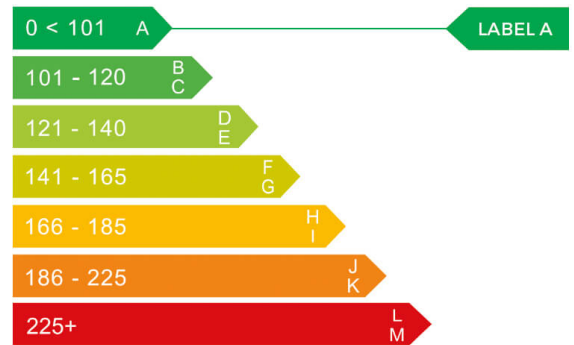

ŠKODA

report date: 2024-11-10

General information

Make	SKODA
Model	SUPERB SE TECH IV PHEV S-A
Colour	Grey
Year of manufacture	2020
Top speed	138 mph
0 - 100 km/h	7.7 seconds
Gearbox	6 speed Semi-Automatic

Engine & fuel consumption

Power	115 kW / 157 HP / 215 BHP
Max. torque	400 Nm at 1.550 rpm
Engine capacity	1.395 cc
Cylinders	4
Fuel type	Hybrid / Electric
Consumption city	48.7 mpg
Consumption extra urban	56.5 mpg
Consumption combined	188.3 mpg
CO2 emission	32 g/km
CO2 label	A