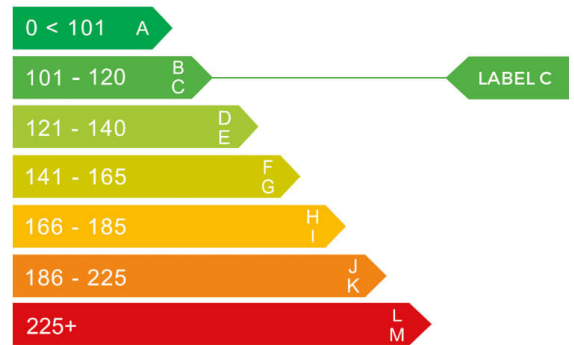

report date: 2024-09-08

General information

Make	FIAT
Model	500 RED MHEV RED
Colour	White
Year of manufacture	2022
Top speed	104 mph
0 - 100 km/h	13.8 seconds
Gearbox	6 speed Manual

Engine & fuel consumption

Power	51.5 kW / 70 HP / 68 BHP
Max. torque	90 Nm at 3.250 rpm
Engine capacity	999 cc
Cylinders	3
Fuel type	Petrol
Consumption combined	61.4 mpg
CO2 emission	113 g/km
CO2 label	C

Internet history

Entry 1