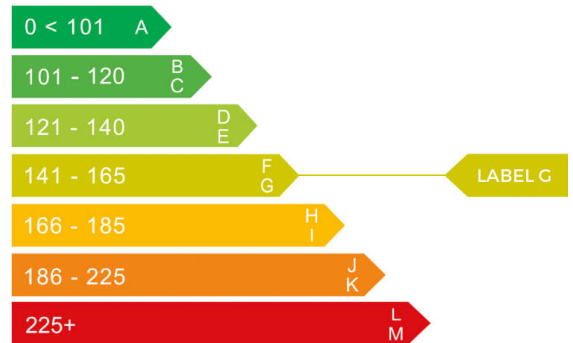

Mercedes-Benz

UK **R02IJXF**

report date: 2024-09-10

General information

Make	MERCEDES-BENZ
Model	GLB 200 AMG LINE PREMIUM AUTO GLB 200 AMG LINE
Colour	Blue
Year of manufacture	2021
Top speed	129 mph
Gearbox	7 speed automatic

Engine & fuel consumption

Power	161 BHP
Max. torque	250 Nm at 4.000 rpm
Engine capacity	1.332 cc
Cylinders	4
Fuel type	Petrol
Consumption combined	37.7 mpg
CO2 emission	163 g/km
CO2 label	G

Internet history