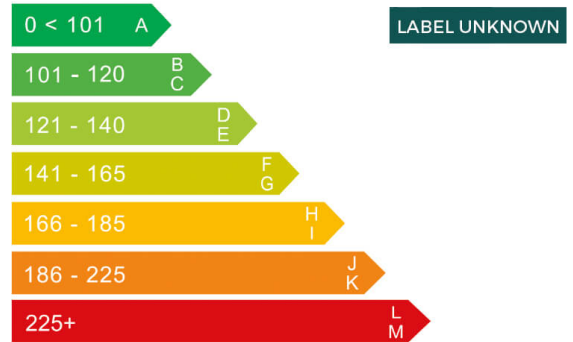

HYUNDAI

report date: 2024-10-14

General information

Make	HYUNDAI
Model	IONIQ 6 FIRST EDITION EV 4X4
Colour	Grey
Year of manufacture	2023
Top speed	115 mph
Gearbox	1 speed automatic

Engine & fuel consumption

Power	321 BHP
Max. torque	605 Nm
Fuel type	Electricity
Consumption combined	282.5 mpg

Internet history

Entry 2

Date	2024-04-14
Pictures	2
Listing price	View report

□ □

source: [autoonline.co.uk](https://www.autoonline.co.uk)