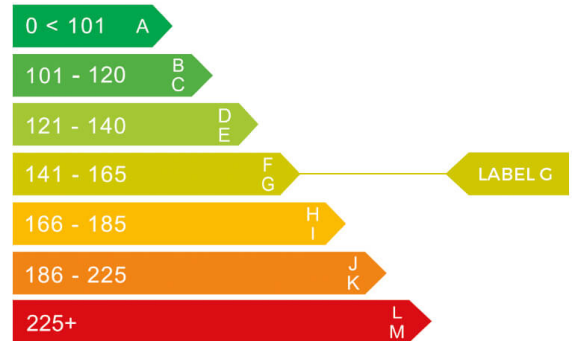

UK **YT58SYF**

General information

report date: 2022-07-05

Make	ABARTH
Model	GRANDE PUNTO 155 BHP ABARTH
Colour	Black
Year of manufacture	2008
Top speed	129 mph
0 - 60 mph	8.2 seconds
Gearbox	6 speed Manual

Engine & fuel consumption

Power	155 BHP
Torque	201 Nm at 5.000 rpm
Engine capacity	1.368 cc
Cylinders	4
Fuel type	Petrol
Consumption city	24.5 mpg
Consumption extra urban	44.4 mpg
Consumption combined	34.1 mpg
CO2 emission	162 g/km
CO2 label	G