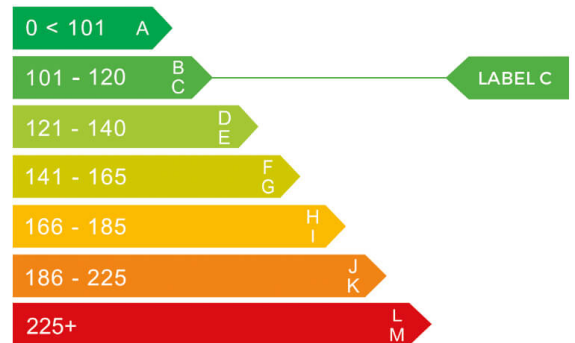

report date: 2024-09-08

General information

Make	FIAT
Model	500 HEY GOOGLE MHEV DOLCEVITA PLUS
Colour	Grey
Year of manufacture	2021
Top speed	104 mph
0 - 100 km/h	13.8 seconds
Gearbox	6 speed Manual

Engine & fuel consumption

Power	51.5 kW / 70 HP / 68 BHP
Max. torque	90 Nm at 3.250 rpm
Engine capacity	999 cc
Cylinders	3
Fuel type	Petrol
Consumption combined	56.5 mpg
CO2 emission	112 g/km
CO2 label	C