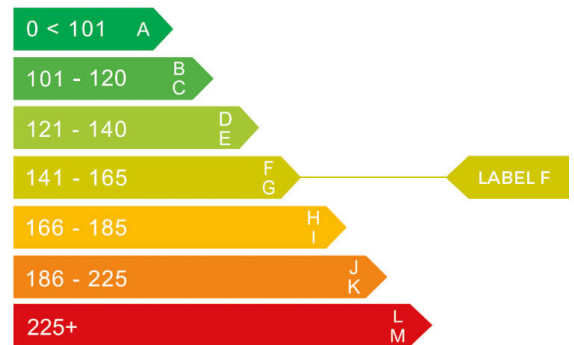

RENAULT

report date: 2025-02-12

General information

Make	RENAULT
Model	KADJAR TECHNO TCE AUTO S EDITION TCE EDC
Colour	Blue
Year of manufacture	2022
Top speed	124 mph
Gearbox	7 speed automatic

Engine & fuel consumption

Power	138 BHP
Max. torque	240 Nm at 3.750 rpm
Engine capacity	1.333 cc
Cylinders	4
Fuel type	Petrol
Consumption combined	44.1 mpg
CO2 emission	141 g/km
CO2 label	F

Internet history

Entry 1

Date	2022-05-19
Pictures	12
Listing price	View report

Dimensions & weight

Width	1836 mm
Height	1607 mm
Length	4449 mm
Max. allowed weight	1920 kg

Additional information

Number of seats	5
Number of axles	2
Engine number	D147916