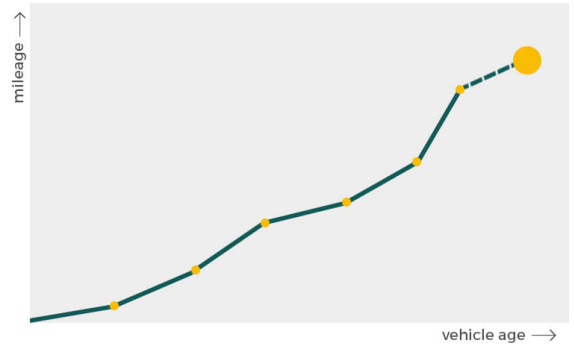

Mileage check

Mileage registrations 1

Registration #1 2019-05-20 2024-09-10

[More info >](#)