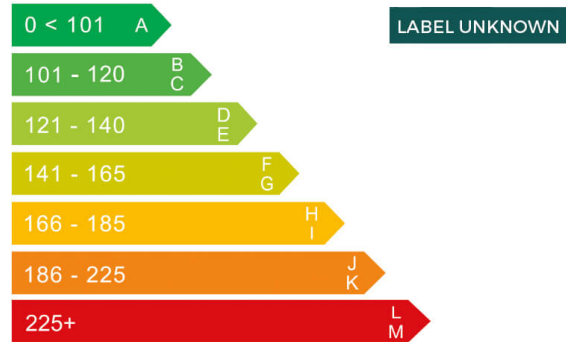

Mercedes-Benz

BU2ISJX

report date: 2024-09-10

General information

Make	MERCEDES-BENZ
Model	GLB 200 AMG LINE AUTO GLB 200 AMG LINE
Colour	-
Year of manufacture	-
Top speed	129 mph
Gearbox	7 speed automatic

Engine & fuel consumption

Power	161 BHP
Max. torque	250 Nm at 4.000 rpm
Cylinders	4
Fuel type	Petrol
Consumption combined	37.7 mpg