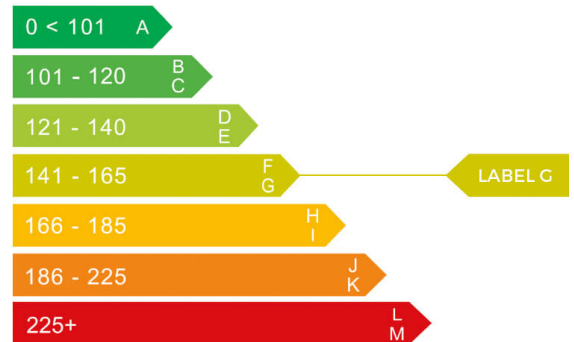

Mercedes-Benz

report date: 2024-09-10

General information

Make	MERCEDES-BENZ
Model	GLB 200 AMG LINE PREMIUM AUTO
Colour	Red
Year of manufacture	2020
Top speed	129 mph
Gearbox	7 speed automatic

Engine & fuel consumption

Power	161 BHP
Max. torque	250 Nm at 4.000 rpm
Engine capacity	1.332 cc
Cylinders	4
Fuel type	Petrol
Consumption city	37.2 mpg
Consumption extra urban	52.3 mpg
Consumption combined	37.7 mpg
CO2 emission	164 g/km
CO2 label	G

More info >

Dimensions & weight

Width	1834 mm
Height	1662 mm
Length	4634 mm
Wheel base	2829 mm
Kerb weight	1555 kg
Max. allowed weight	2285 kg

Additional information

Fuel tank capacity	52 l
Number of doors	5
Number of seats	7
Number of axles	2
Engine number	28291480317236