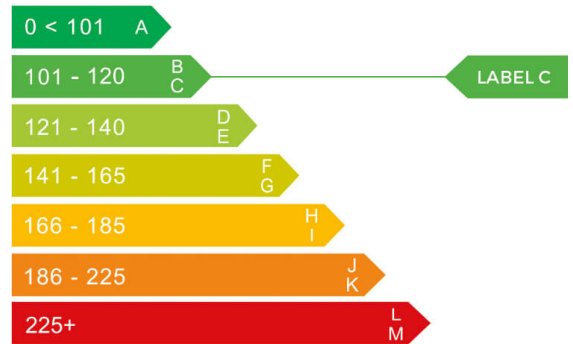

report date: 2025-01-24

General information

Make	NISSAN
Model	JUKE TEKNA HEV CVT
Colour	Red
Year of manufacture	2023
Top speed	103 mph
Gearbox	4 speed CVT

Engine & fuel consumption

Power	141 BHP
Max. torque	148 Nm at 3.600 rpm
Engine capacity	1.598 cc
Cylinders	4
Fuel type	Hybrid / Electric
Consumption combined	55.4 mpg
CO2 emission	113 g/km
CO2 label	C

Dimensions & weight

Width	1800 mm
Height	1593 mm
Length	4210 mm
Kerb weight	1327 kg

Additional information

Number of doors	5
Number of axles	2
Engine number	574743R