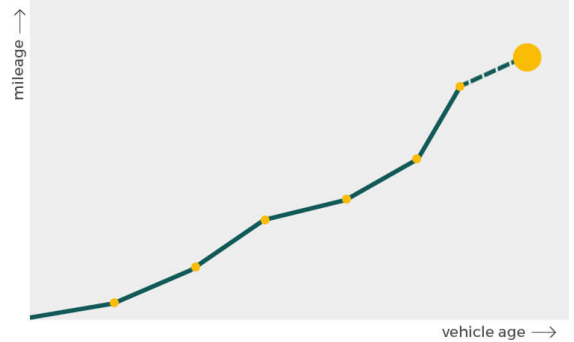

Mileage check

Odometer	In miles
Mileage registrations	9
First mileage registration	2007-05-14
Last registration	2023-11-28
Complete history	See info

Registration #1	2007-05-14	19 mi
Registration #2	2017-11-08	700 mi
Registration #3	2018-11-21	1.065 mi
Registration #4	2019-11-19	1.560 mi
Registration #5	2020-11-19	1.914 mi
Registration #6	2021-11-19	2.268 mi
Registration #7	2022-11-19	2.622 mi
Registration #8	2023-11-19	2.976 mi
Registration #9	2023-11-28	2.622 mi

[More info >](#)