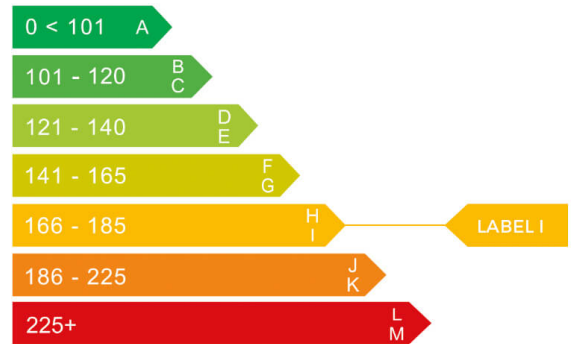

UK **AI**

report date: 2024-09-05

General information

Make	MINI
Model	COOPER S
Colour	Black
Year of manufacture	2007
Top speed	137 mph
Gearbox	6 speed automatic

Engine & fuel consumption

Power	172 BHP
Max. torque	240 Nm at 1.600 rpm
Engine capacity	1.598 cc
Cylinders	4
Fuel type	Petrol
Consumption city	25.9 mpg
Consumption extra urban	49.6 mpg
Consumption combined	37.2 mpg
CO2 emission	182 g/km
CO2 label	I