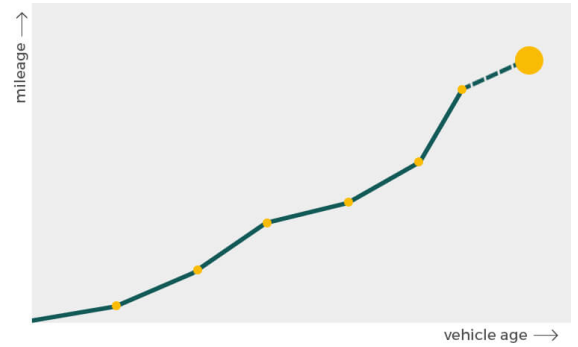

Mileage check

Mileage registrations 1

Registration #1 2019-05-20 2025-01-24

[More info >](#)

Car features

The BMW factory car options list is only available in the premium report.

S0225	Air conditioning
S0295	
S0482	
S0501	
S0566	
S0567	
S0569	

View the complete BMW factory list for this vehicle [here](#).

More info >

Dimensions & weight

Width	2004 mm
Height	1745 mm
Length	4922 mm
Wheel base	2975 mm
Kerb weight	2435 kg
Max. allowed weight	3150 kg

Additional information

Fuel tank capacity	80 l
Fuel delivery	Direct Injection
Number of doors	5
Number of seats	5
Number of axles	2
Engine number	11576127