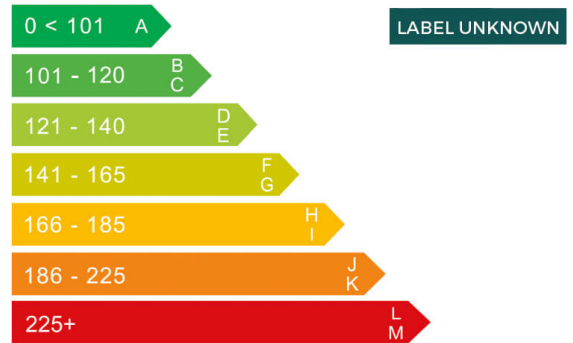

report date: 2025-01-24

General information

Make	BMW
Model	X5 XDRIVE45E XLINE AUTO XDRIVE45E XLINE
Colour	-
Year of manufacture	-
Top speed	146 mph
0 - 60 mph	3.5 seconds
Gearbox	8 speed automatic

Engine & fuel consumption

Power	389 BHP
Max. torque	600 Nm at 3.170 rpm
Cylinders	6
Fuel type	Hybrid / Electric / (clean)
Consumption combined	188.3 mpg